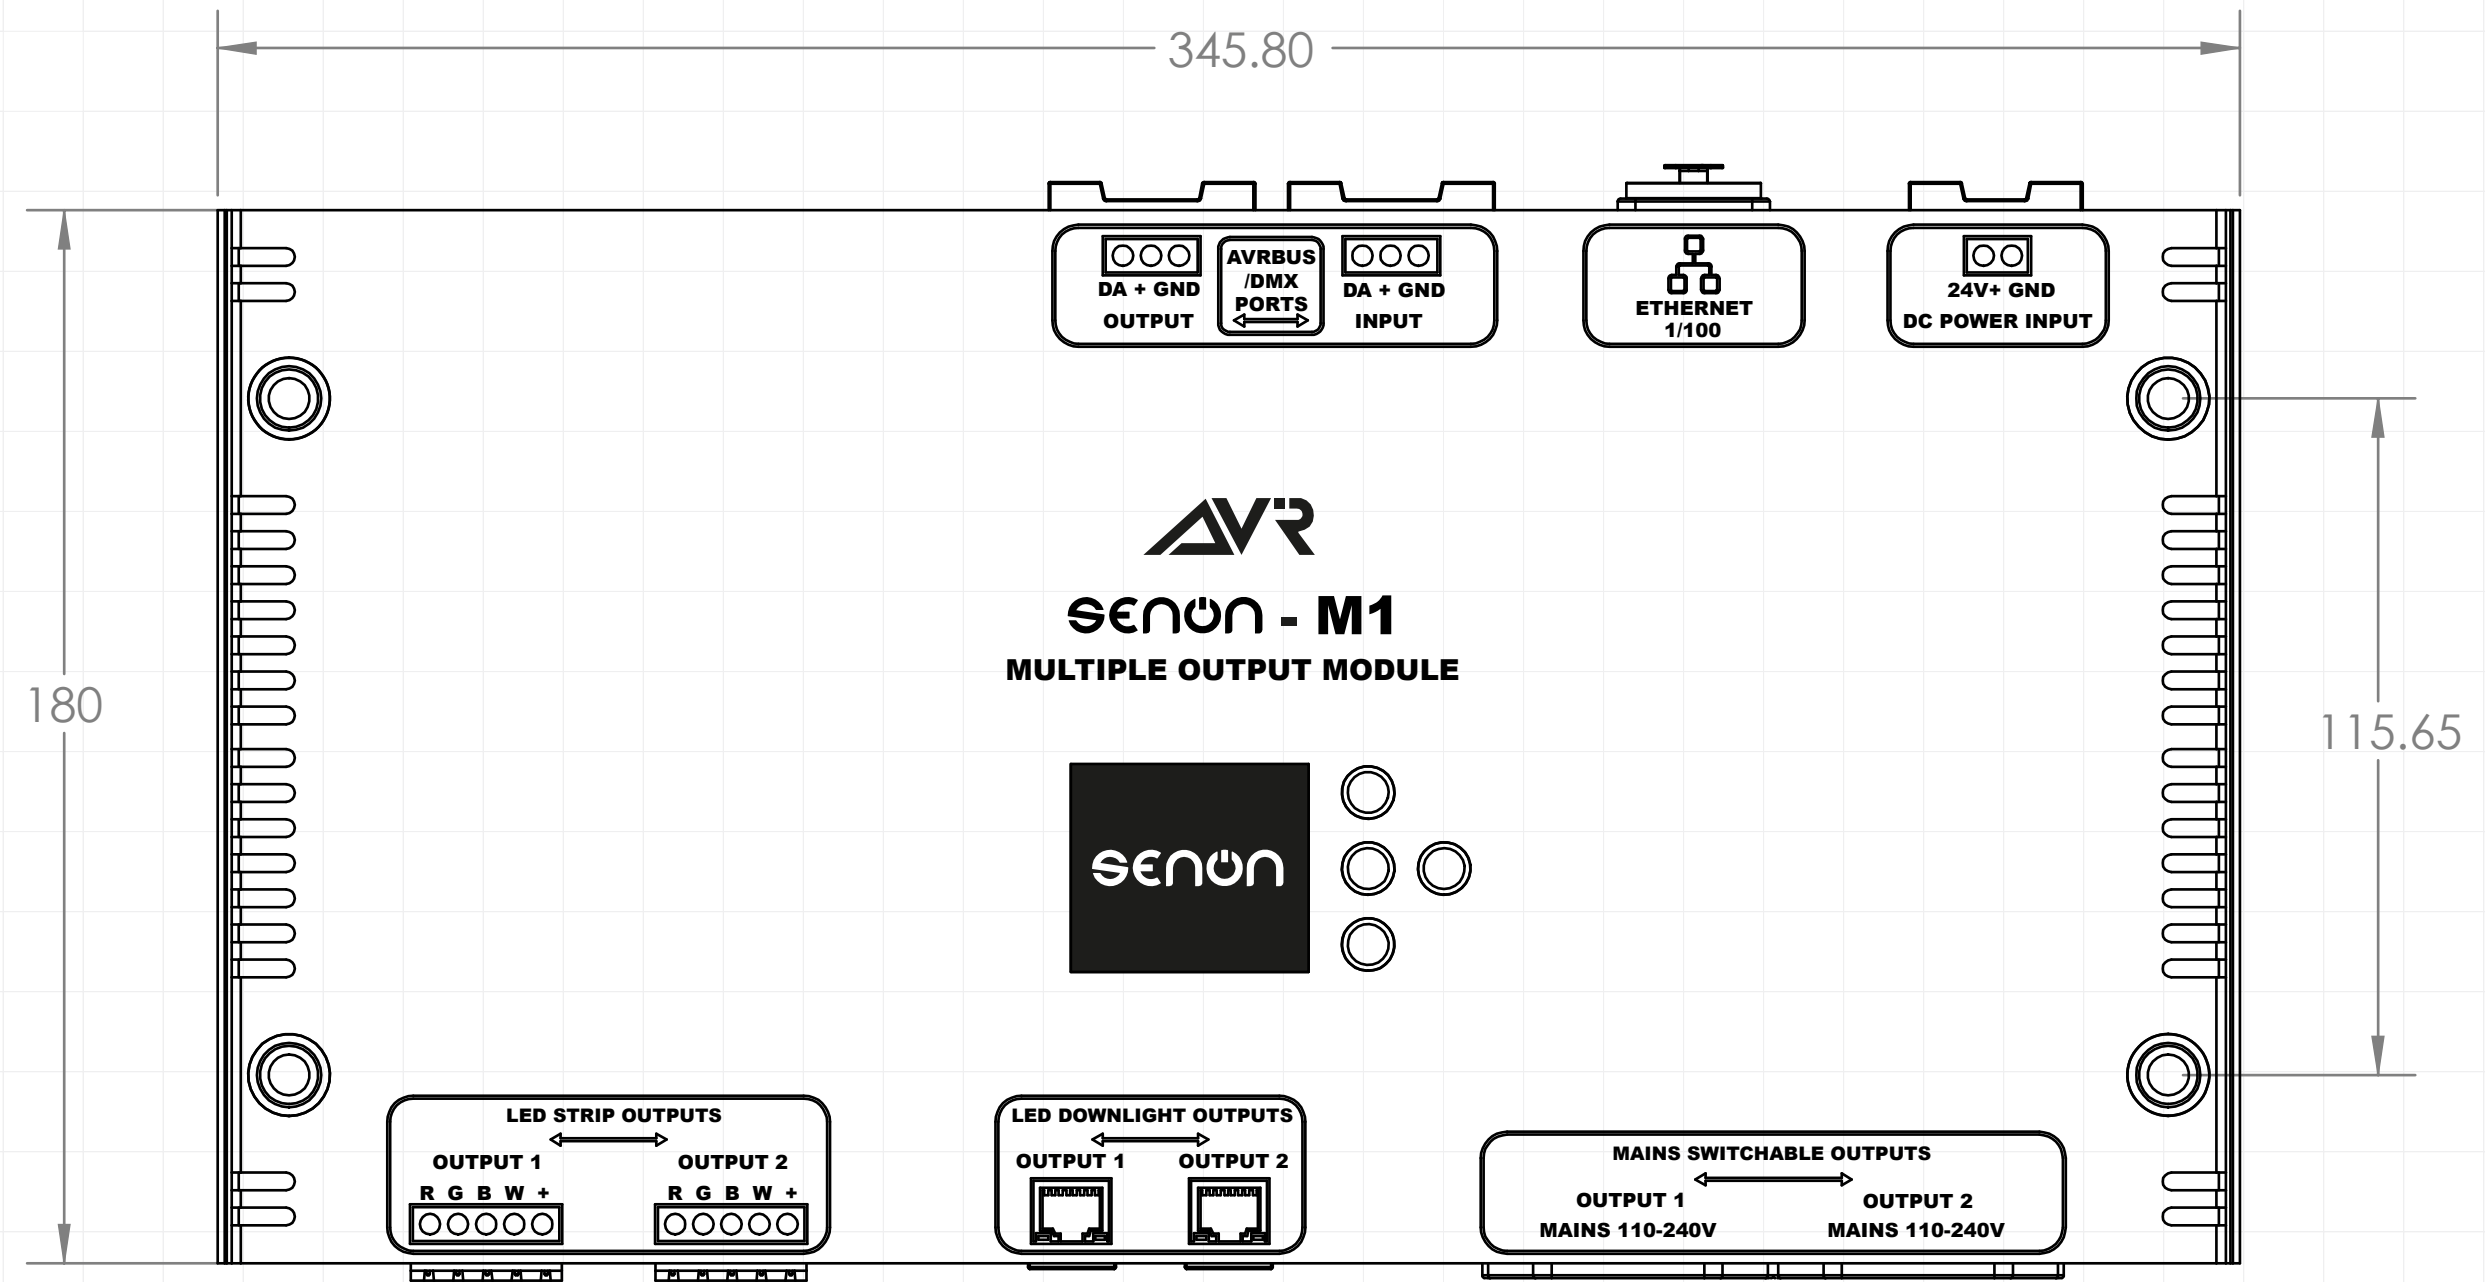

Dimensions Sheet (mm)

SENON - M1

NOTE:

All units measured in millimeters (mm)