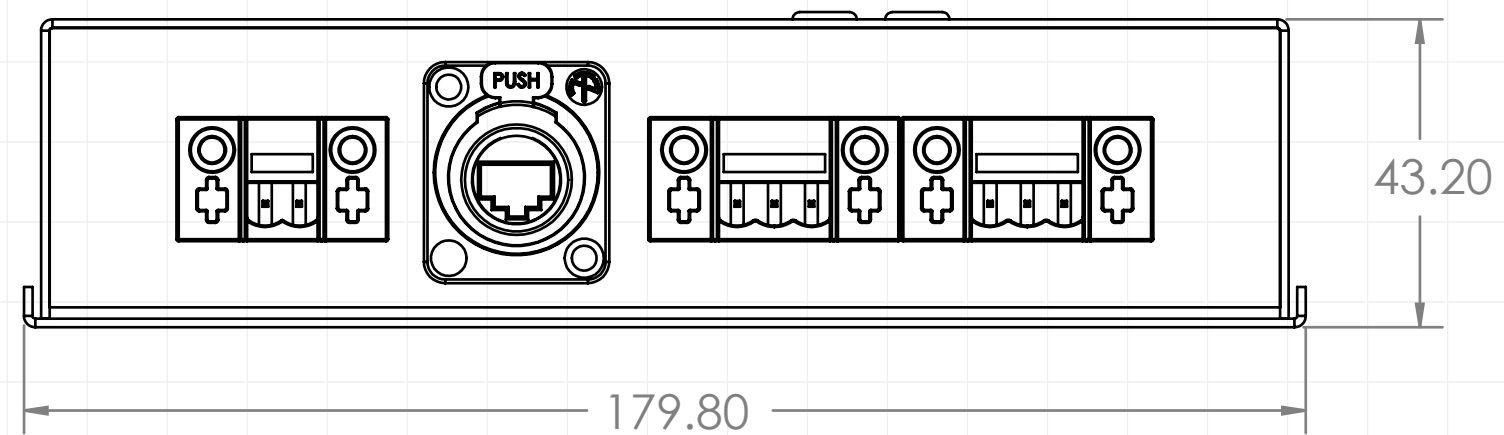

Dimensions Sheet (mm)

SENON - M|ZERO

NOTE:

All units measured
in millimeters (mm)