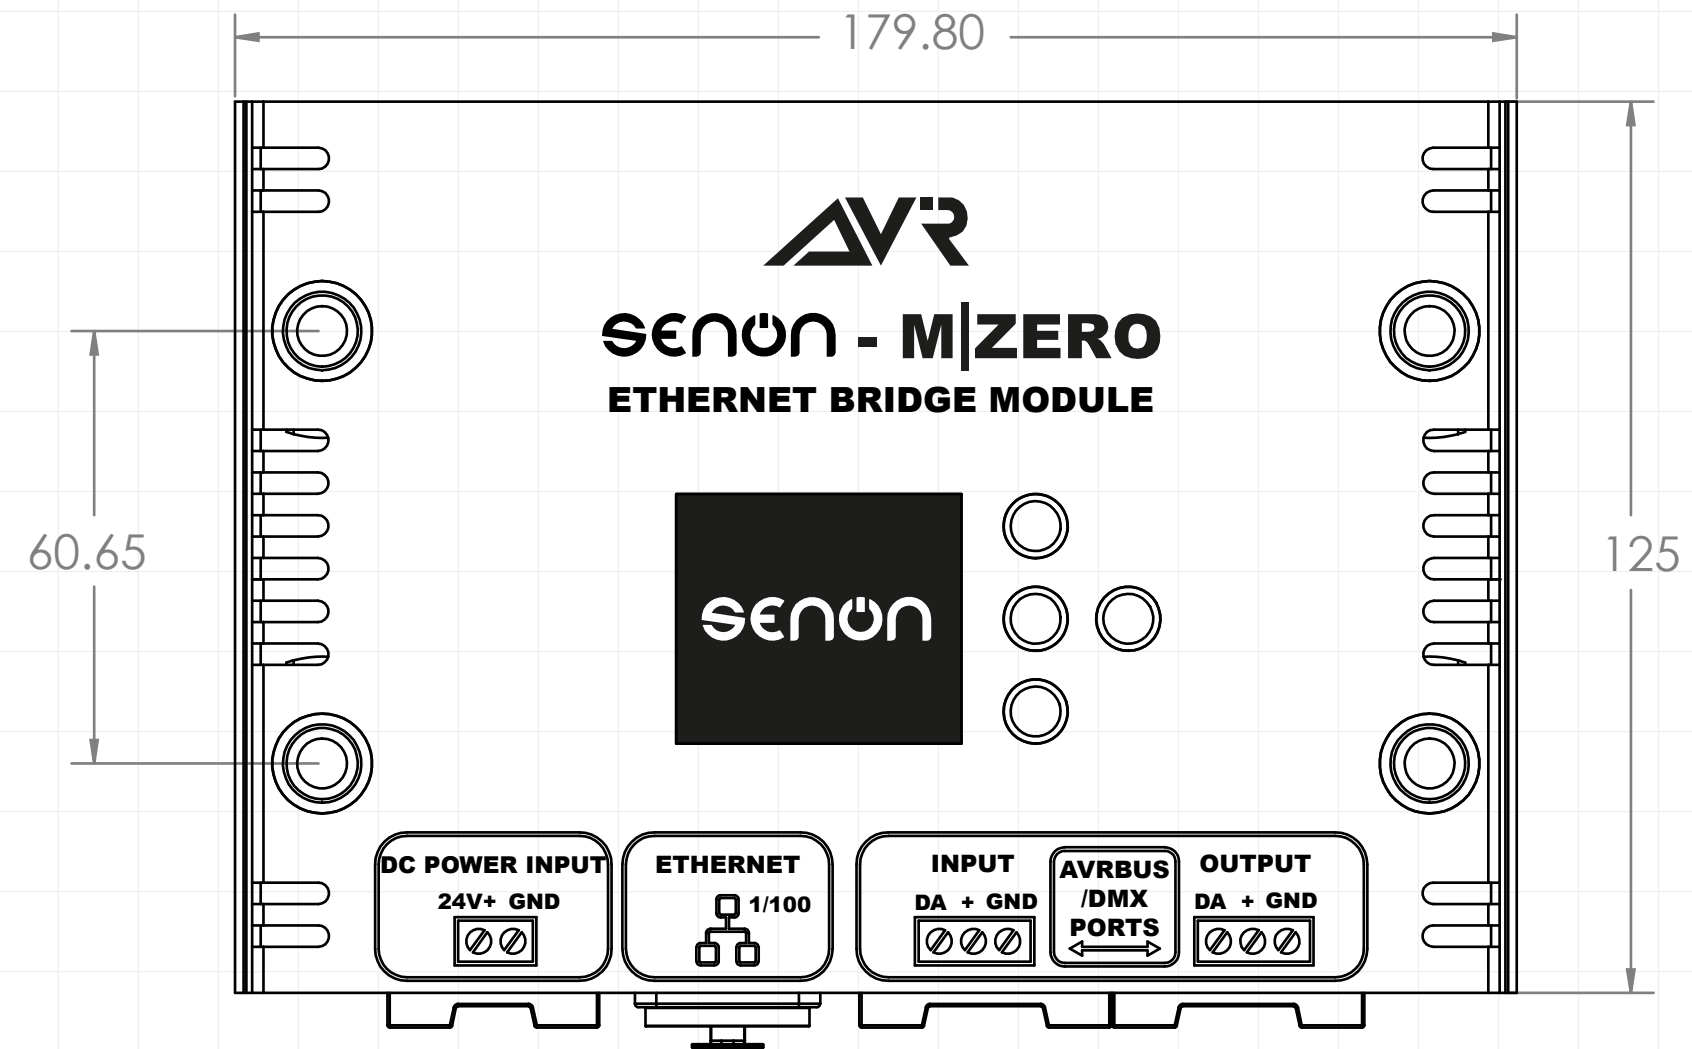

Dimensions Sheet (mm)

SENON - M|ZERO

NOTE:

All units measured
in millimeters (mm)