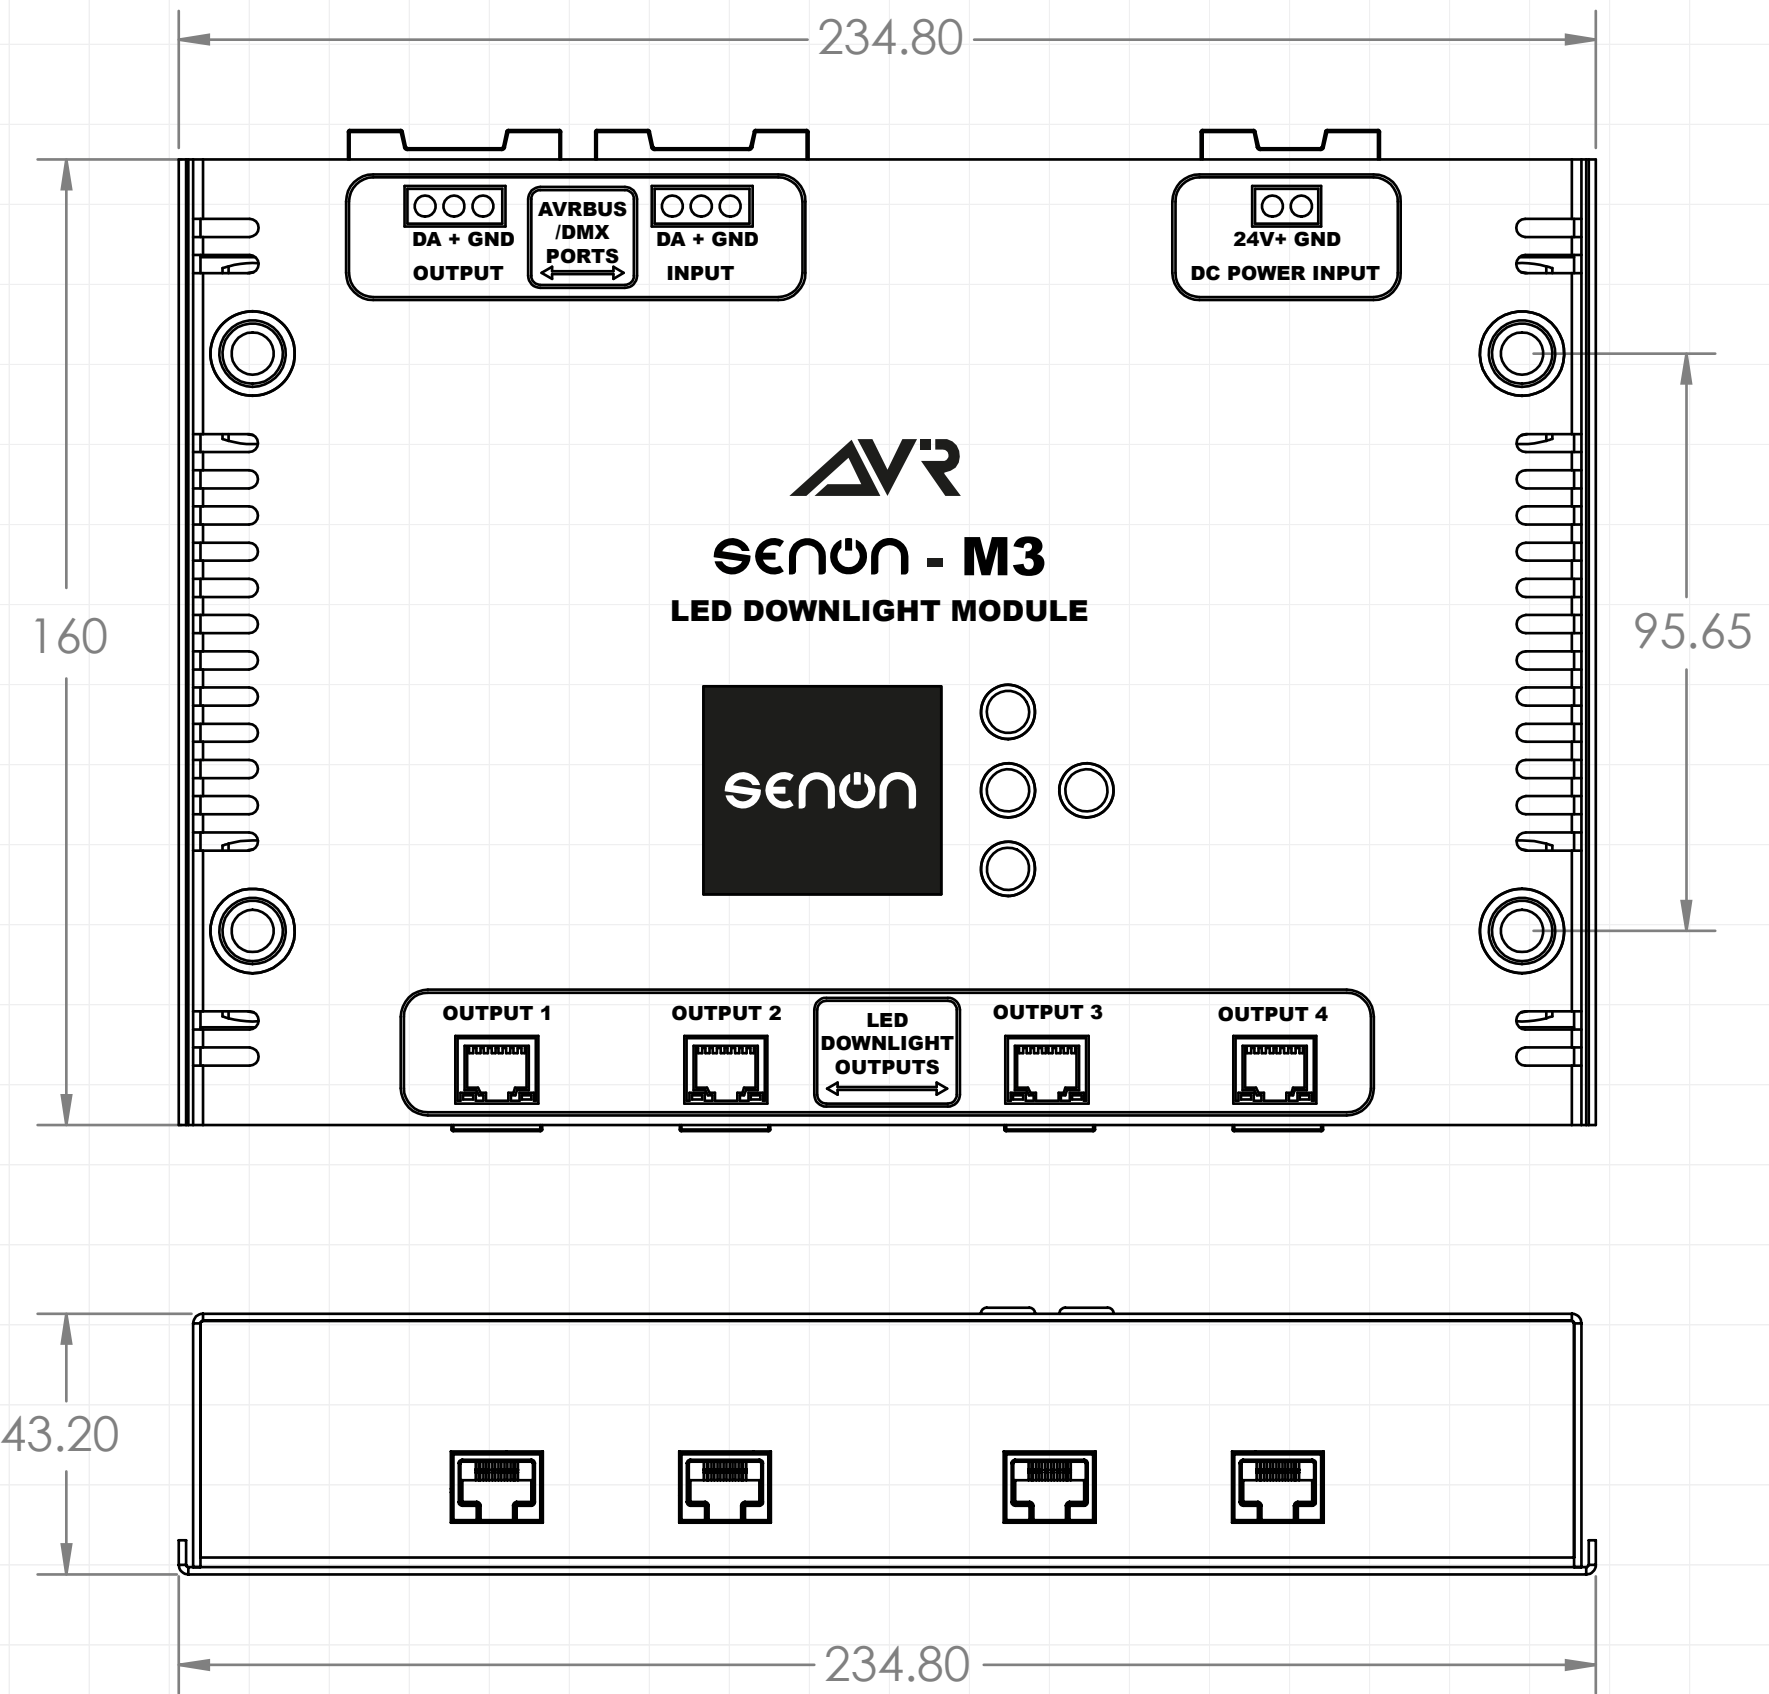

Dimensions Sheet (mm)

SENON - M3

NOTE:

All units measured
in millimeters (mm)