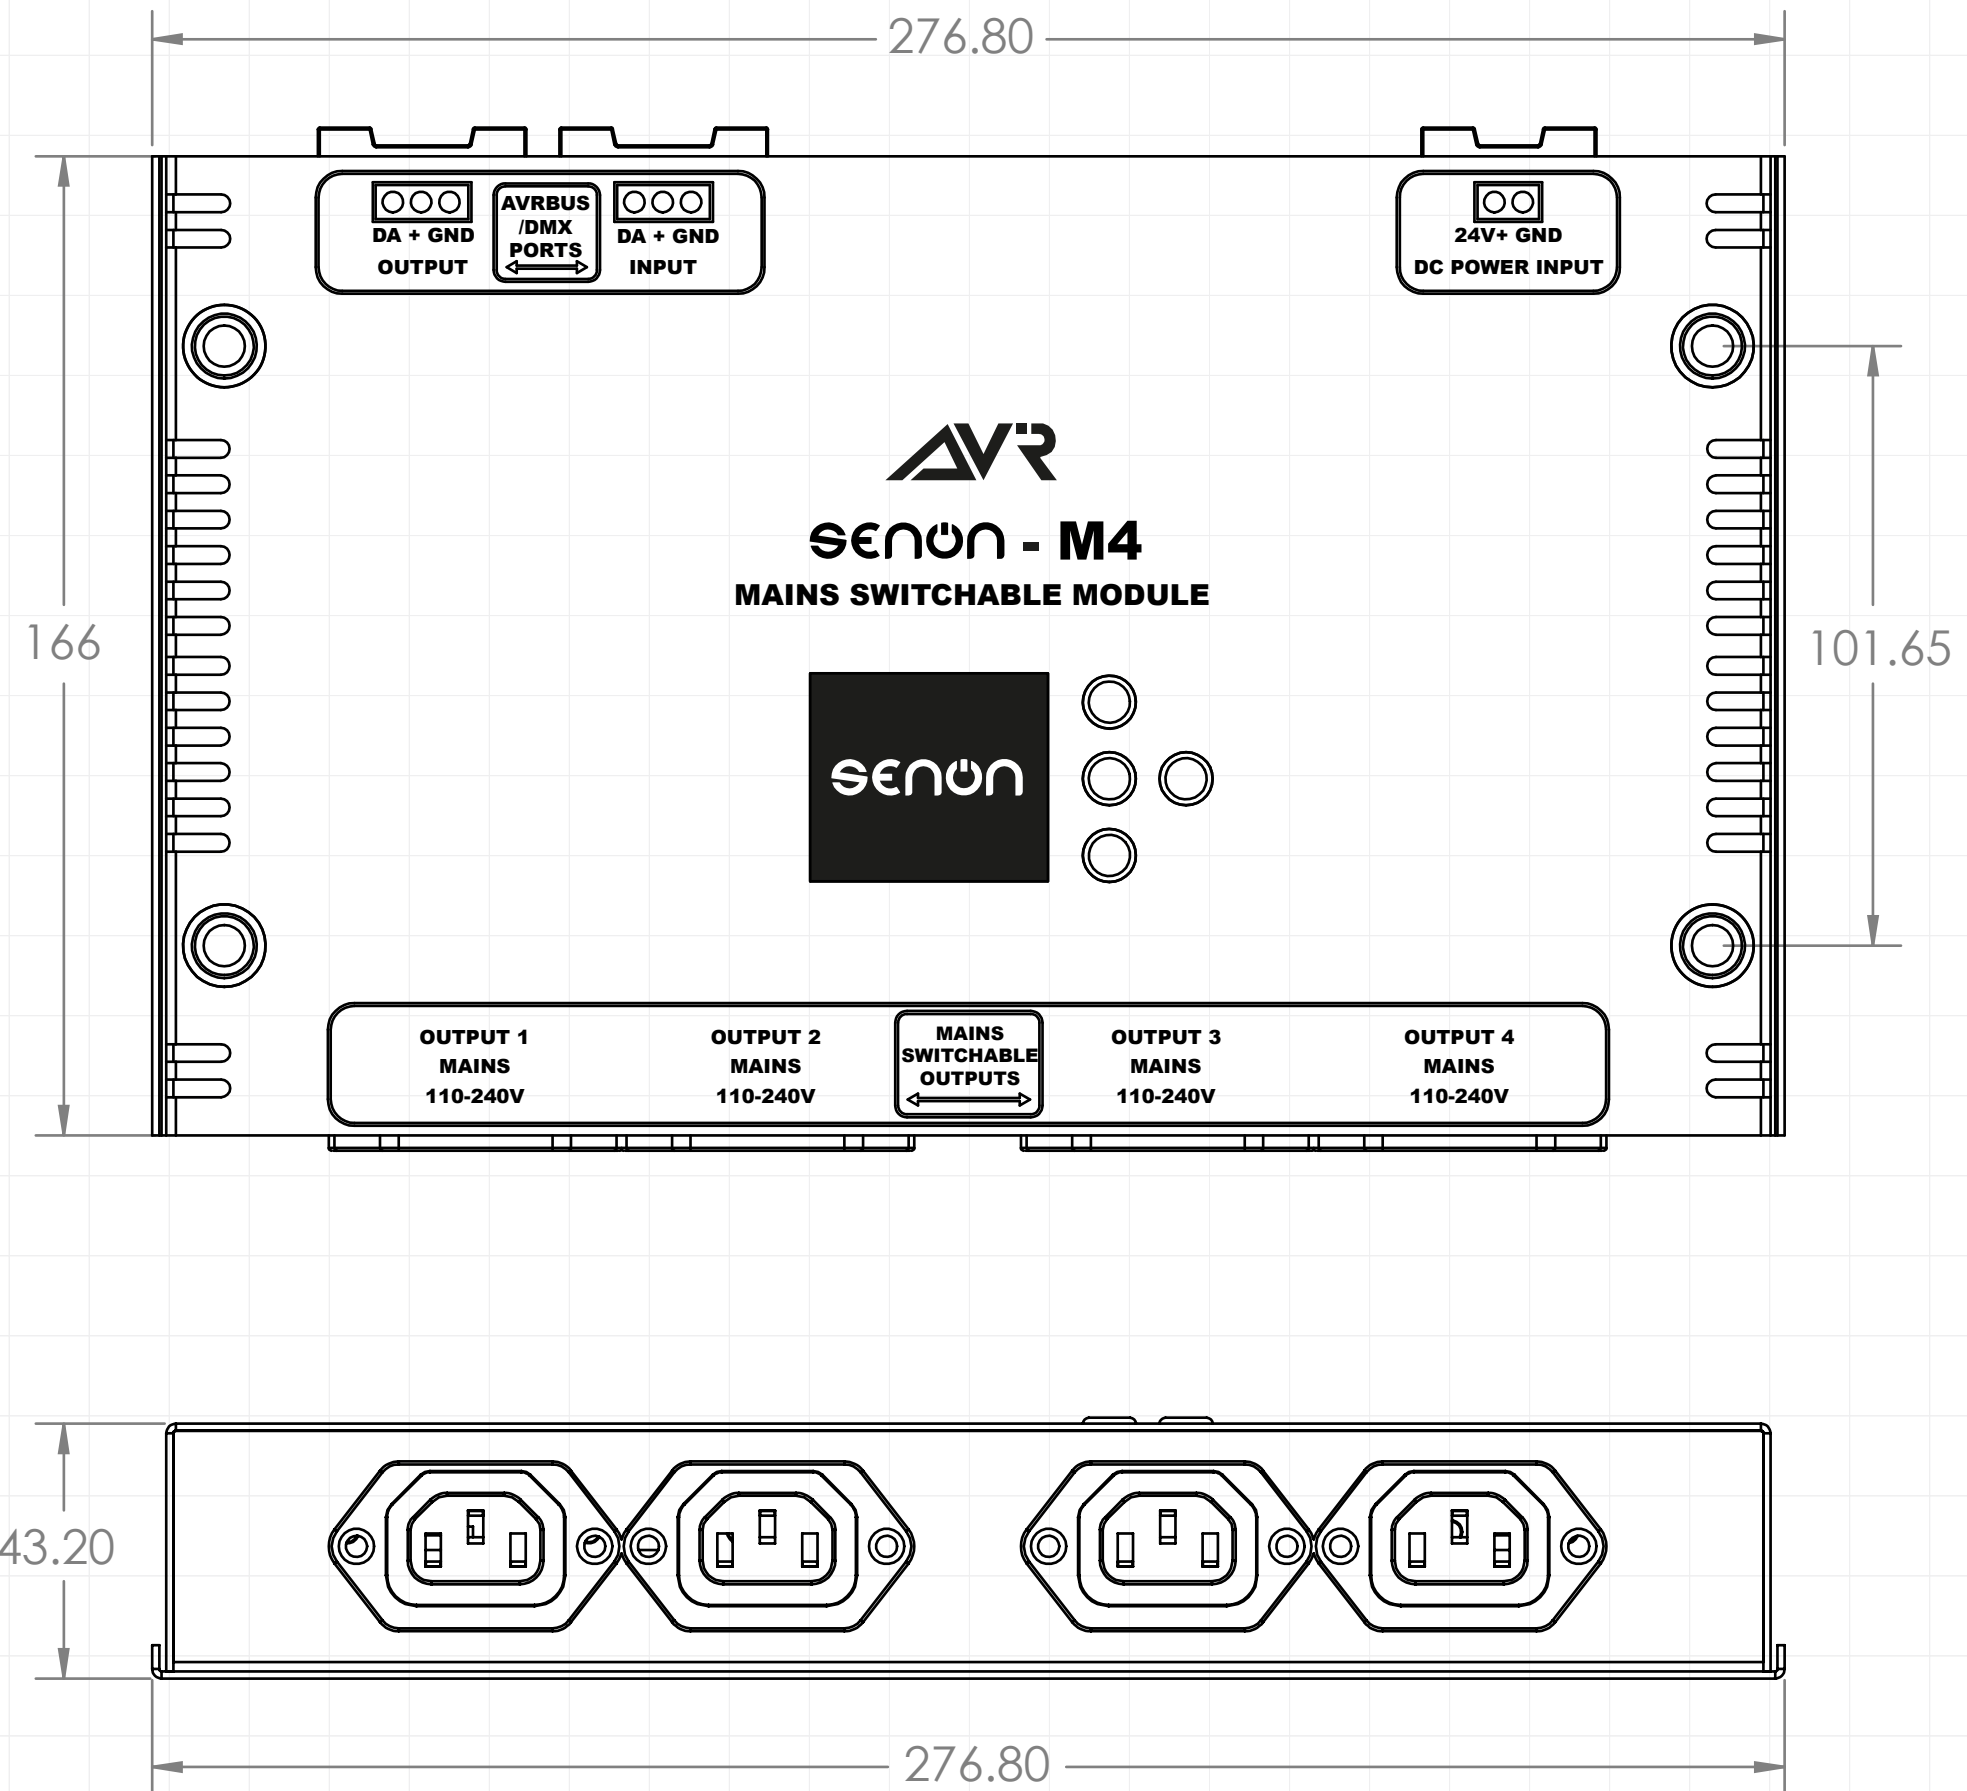

Dimensions Sheet (mm)

SENON - M4

NOTE:

All units measured in millimeters (mm)